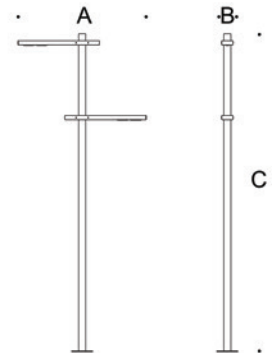

Code No.	A	B	C	Lamp	Power Rating	Lighting
ZEN 3116	1150	160	4500	LED	60 W	
ZEN 3126	1800	160	4500	LED	60 W + 60 W	
ZEN 3136	1800	160	4500	LED	60 W + 60 W