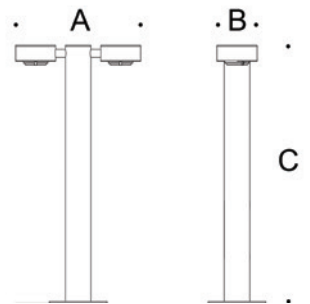

Code No.	A	B	C	Lamp	Power Rating	Lighting
LNT 2110	235	125	800	LED	15 W	
LNT 2120	390	125	800	LED	30 W