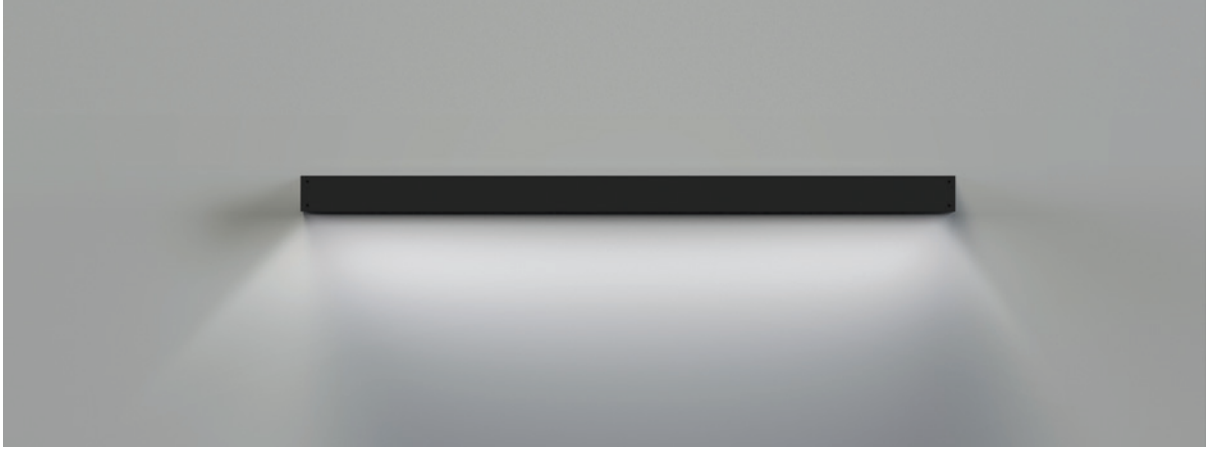

IP 65 koruma sınıfı / IP 65 protection class
Alüminyum gövde yapısı / Aluminum Body
PMMA akrilik difüzör / PMMA acrylic light diffuser
LED aydınlatma armatürü / LED lighting
Elektrostatik toz boya / Electrostatic powder paint

Code No.	A	B	C	Lamp	Power Rating	Lighting
DNZ 1111	600	180	60	LED	15 W	
DNZ 1112	1100	180	60	LED	30 W