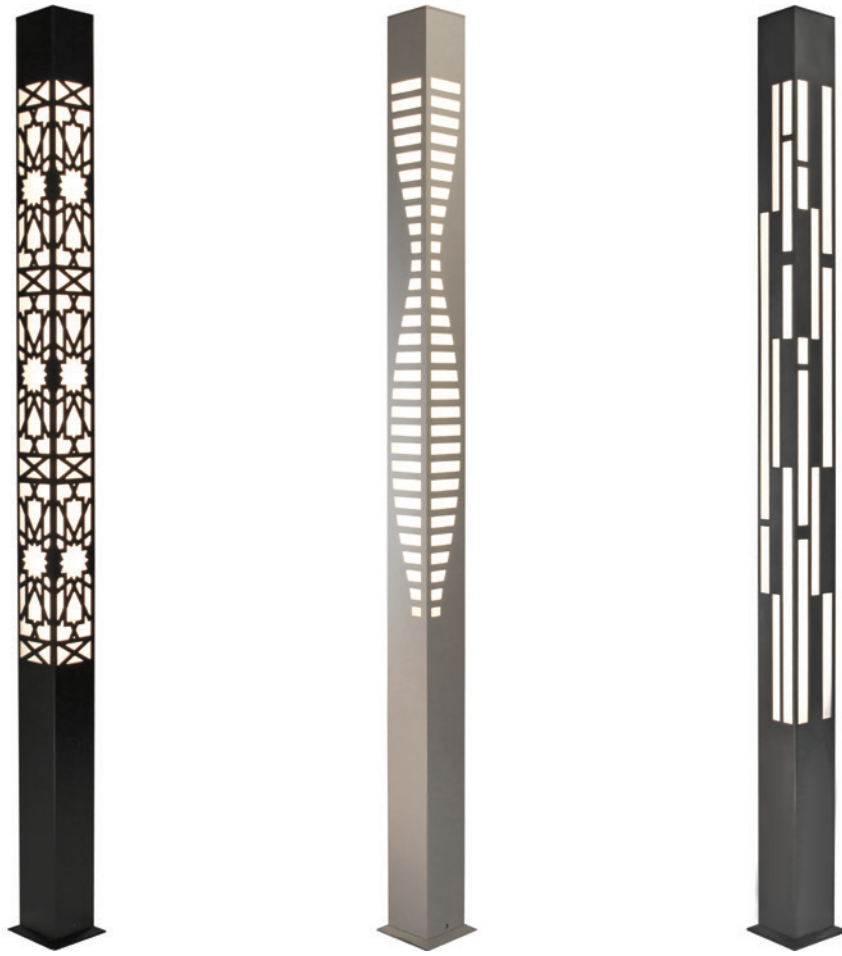

IP 65 koruma sınıfı / IP 65 protection class
Alüminyum gövde yapısı / Aluminum Body
Alüminyum döküm flanş / Cast aluminum flange
Alüminyum döküm kapak / Cast aluminum lid
PMMA akrilik difüzör / PMMA acrylic light diffuser
LED aydınlatma armatürü / LED lighting
Elektrostatik toz boya / Electrostatic powder paint

Code No.	A	B	C	Lamp	Power Rating	Lighting
RCT 3114	120	120	2000	LED	60 W	
RCT 3124	120	120	2000	LED	60 W	
RCT 3134	120	120	2000	LED	60 W