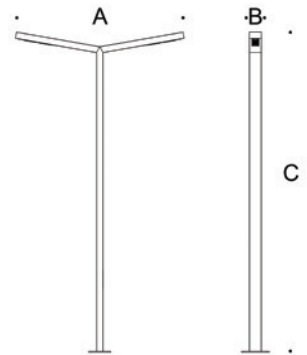

With its angled head design and simple appearance, Latus series provide functional lighting options through out parks, gardens and campus areas.

IP 65 koruma sınıfı / *IP 65 protection class*
 Alüminyum gövde yapısı / *Aluminum Body*
 LED aydınlatma armatürü / *LED lighting*
 Asimetrik Lens / *Asymmetrical Lens*