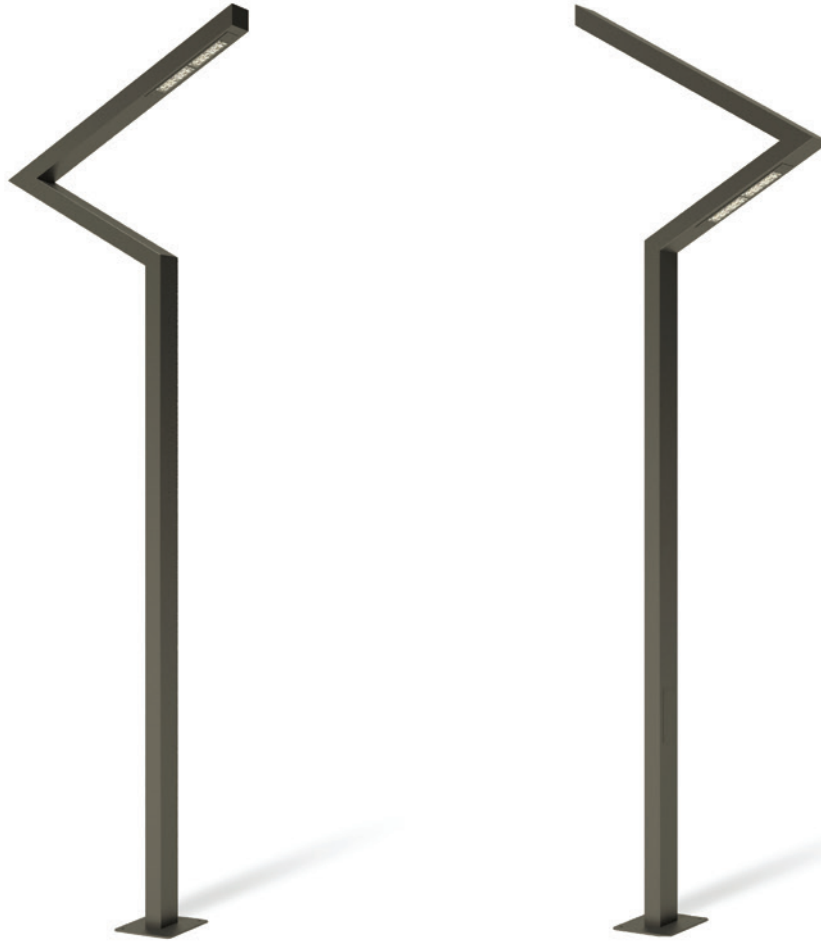

Angula series provide functional lighting with its unique head design that is placed in an angle. Single and double sided lighting options provides variety of architectural applications for these models.