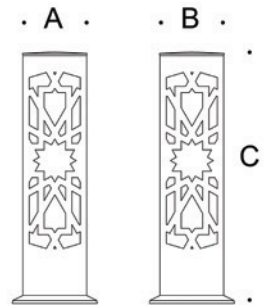

Code No.	A	B	C	Lamp	Power Rating	Lighting
RCT 2111	120	120	450	LED	20 W	
RCT 2211	120	120	450	E27		
RCT 2121	120	120	450	LED	20 W	
RCT 2221	120	120	450	E27		
RCT 2131	120	120	450	LED	20 W	
RCT 2231	120	120	450	E27