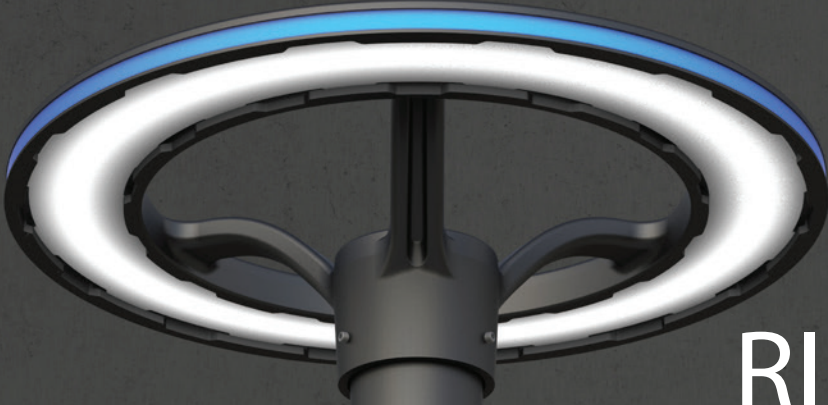

RINGO

SERİLERİ AYDINLATMA DİREKLERİ

Çevresine homojen ışık dağılımı sağlayan Ringo serileri, endirek ve direk aydınlatmayı birleştiren tasarımı ile modern ve klasik görünümü bir araya getiriyor.

Combining modern and classical designs, Ringo series provide homogeneous light all around itself and also combines direct – indirect lighting in its design.