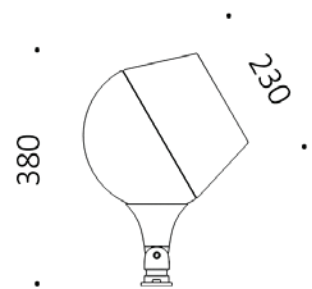

With its unique design and modern-light source, Moona series is a perfect solution for both functional and decorative outdoor lighting.

IP 65 koruma sınıfı / *IP 65 protection class*
 Alüminyum gövde yapısı / *Aluminum Body*
 LED aydınlatma armatürü / *LED lighting*
 Asimetrik Lens / *Asymmetrical Lens*
 Elektrostatik toz boya / *Electrostatic powder paint*