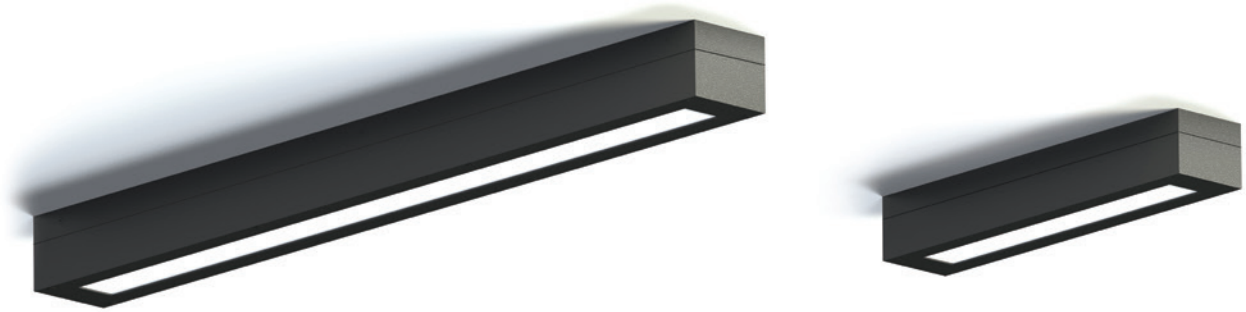

IP 65 koruma sınıfı / IP 65 protection class
Alüminyum gövde yapısı / Aluminum Body
PMMA akrilik difüzör / PMMA acrylic light diffuser
LED aydınlatma armatürü / LED lighting
Elektrostatik toz boya / Electrostatic powder paint

Code No.	A	B	C	Lamp	Power Rating	Lighting
DNZ 4111	600	120	100	LED	15 W	
DNZ 4112	1200	120	100	LED	30 W