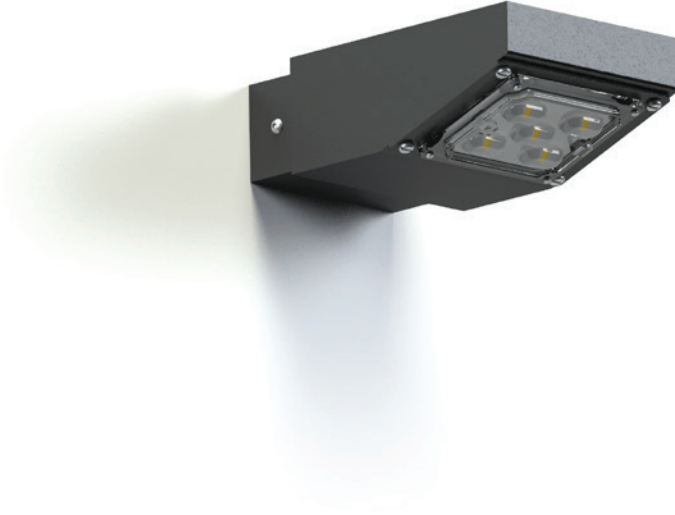

IP 65 koruma sınıfı / *IP 65 protection class*
Aluminyum gövde yapısı / *Aluminum Body*
LED aydınlatma armatürü / *LED lighting*
Asimetrik Lens / *Asymmetrical Lens*
Elektrostatik toz boya / *Electrostatic powder paint*

Code No.	A	B	C	Lamp	Power Rating	Lighting
LDS 1111	195	150	80	LED	12 W