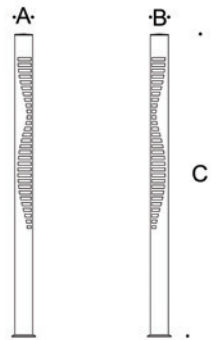

IP 65 koruma sınıfı / IP 65 protection class
Alüminyum gövde yapısı / Aluminum Body
Alüminyum döküm flanş / Cast aluminum flange
Alüminyum döküm kapak / Cast aluminum lid
PMMA akrilik difüzör / PMMA acrylic light diffuser
LED aydınlatma armatürü / LED lighting
Elektrostatik toz boya / Electrostatic powder paint

Code No.	A	B	C	Lamp	Power Rating	Lighting
RCT 3114	120	120	2000	LED	60 W	
RCT 3124	120	120	2000	LED	60 W	
RCT 3134	120	120	2000	LED	60 W