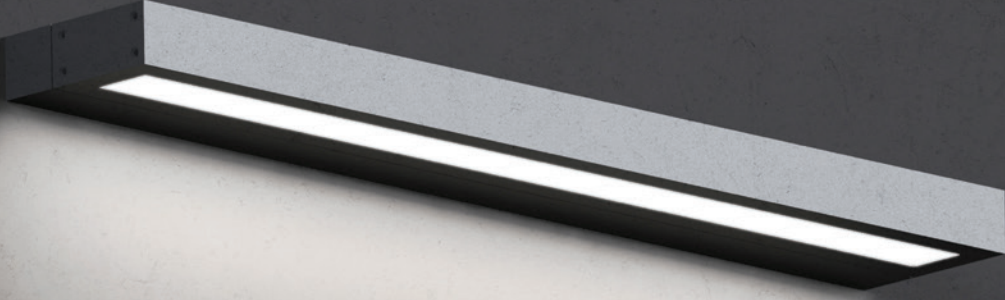

DENZA

SERİLERİ DUVAR APLİĞİ

Denza Serileri difüzörlü ışık kaynağı, modern tasarımı ve farklı boy seçenekleri ile mimari alanlarınıza kolaylıkla uyum sağlayacak.

With its diffused light source, different size options and modern design Denza series will fit into wide range of architectural design applications.