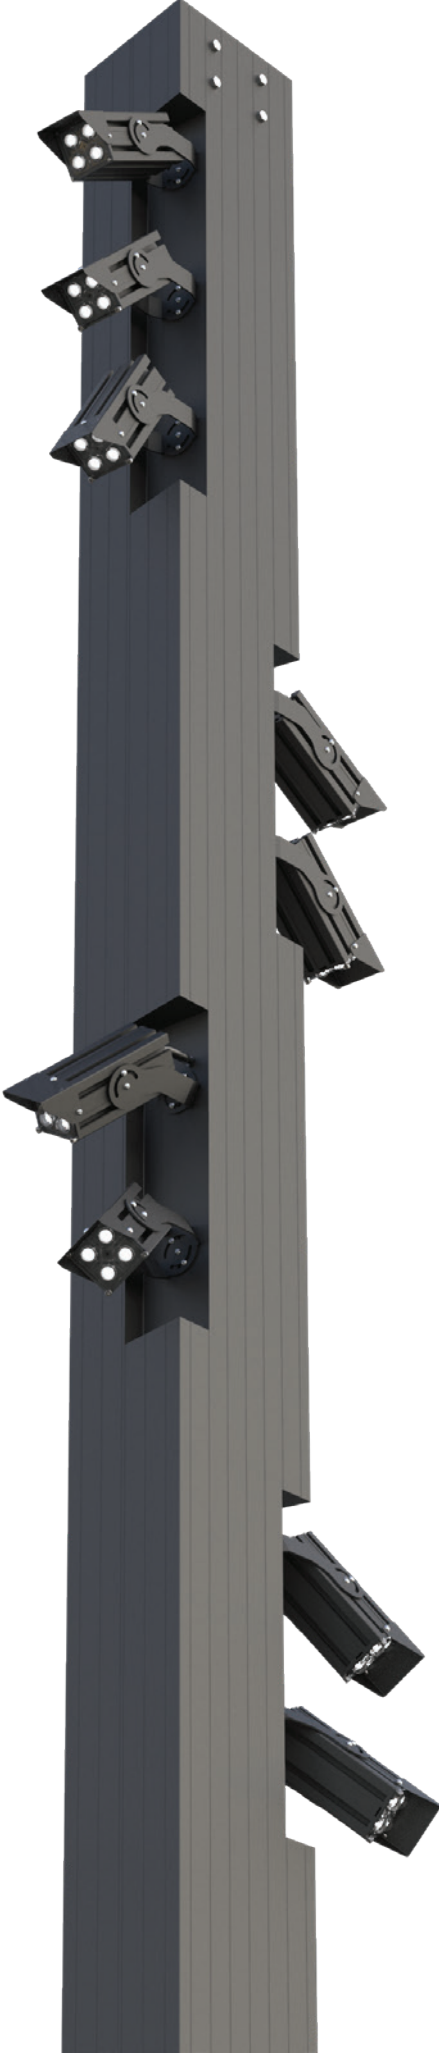

RAKKAS

SERİLERİ AYDINLATMA DİREKLERİ

Rakkas serileri kare formu ve modern LED ışık kaynağı sayesinde hem fonksiyonel hem de dekoratif açıdan dış mekanlarınıza değer katacak.

With its unique design and modern-light source, Rakkas series is a perfect solution for both functional and decorative outdoor lighting.