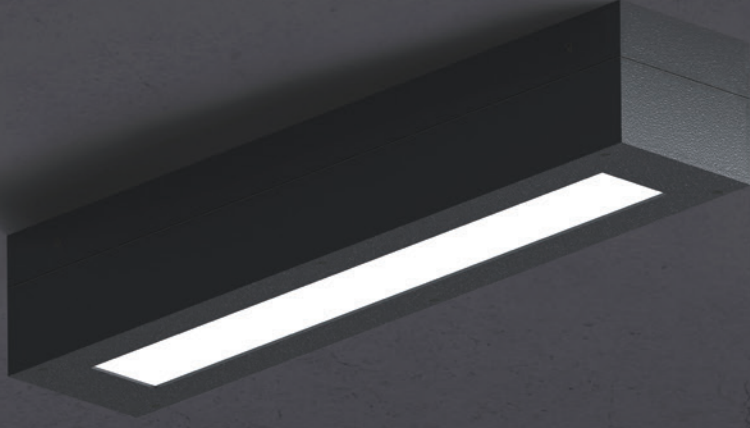

DENZA

SERİLERİ TAVAN ARMATÜRÜ

Denza Serileri difüzörlü ışık kaynağı, modern tasarımı ve farklı boy seçenekleri ile mimari alanlarınıza kolaylıkla uyum sağlayacak.

With its diffused light source, different size options and modern design Denza series will fit into wide range of architectural design applications.