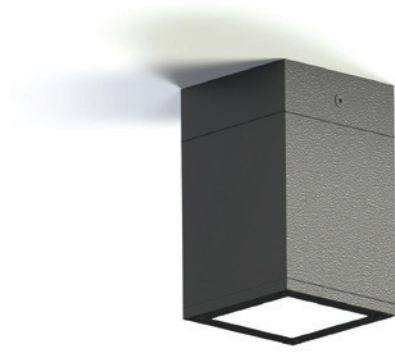

With its four-sided modern design, Enkel series will fit easily to variety of architectural designs.

IP 65 koruma sınıfı / *IP 65 protection class*
 Alüminyum gövde yapısı / *Aluminum Body*
 Temperli cam / *Tempered glass*
 LED veya E27 armatür / *LED or E27 lighting*
 Elektrostatik toz boya / *Electrostatic powder paint*