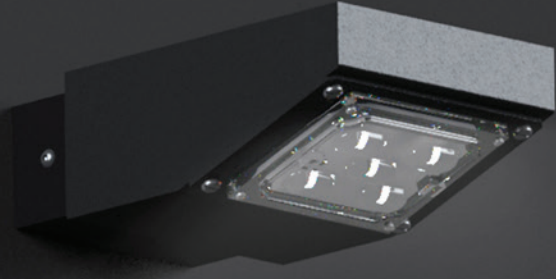

LEDUS

SERİLERİ DUVAR APLİĞİ

Açılı aydınlatma armatürüne sahip Ledus serileri kampüs alanları, siteler ve kamu alanlarının aydınlatılmasında geniş açılı ve modern görünümüne sahip bir aydınlatma seçeneği sunuyor.

With its angled design, Ledus series provides wide area lighting and modern looks for campus areas, housing complexes and public areas.