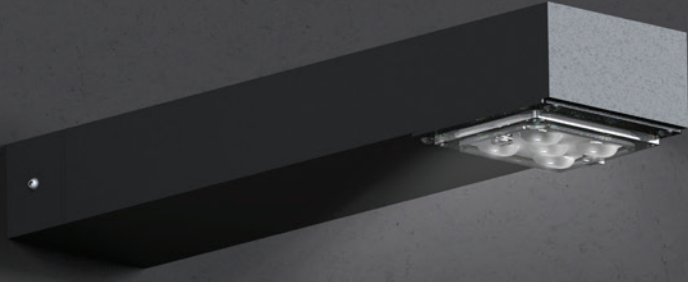

PRIMUM

SERİLERİ DUVAR APLİĞİ

Asimetrik lensli armatür yapısı ile geniş mekanların aydınlatılmasında efektif çözüm sunan Primum duvar apliği aynı ailenin üyesi olan sokak direkleri ve bahçe aydınlatmaları ile de uyum sağlamaktadır.

With its asymmetric lens fittings, Primum Wall light is so effective that, it ensures the lighting of huge areas. Primum product family also has lighting pole and bollard models that carries same modern look.