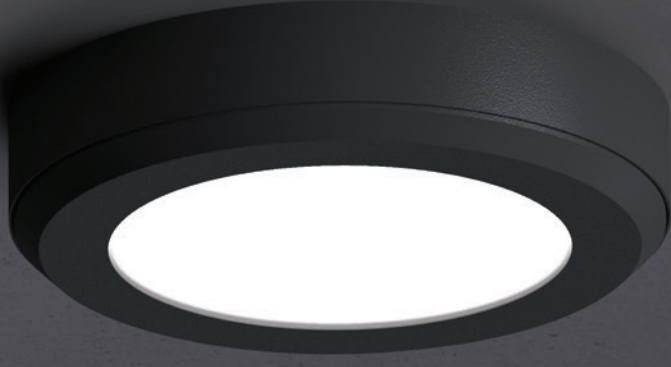

SIRIUS

SERİLERİ TAVAN ARMATÜRÜ

Sirius Serileri, difüzörlü ışık kaynağı sayesinde çevresine yumuşak aydınlatma sağlayarak bina girişleri, balkonlar ve yarı açık mimari alanlarınız için dekoratif bir aydınlatma seçeneği sunuyor.

Sirius series provide soft lighting with its diffused light source and will be a perfect decorative solution for building entrances, balconies and semi-open architectural areas.