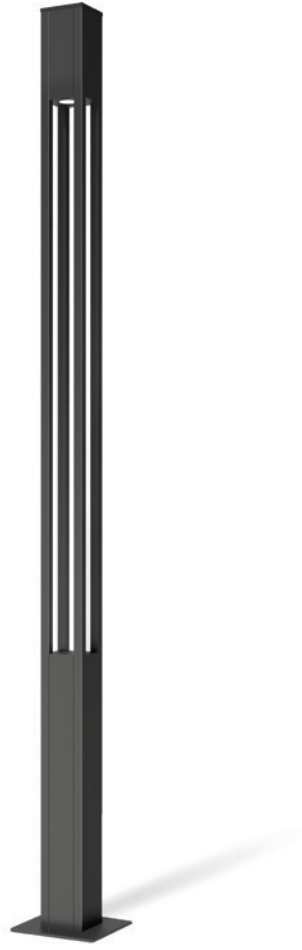

Vadi Series' hollow body design allow this lighting fixture to be used in variety of different spaces with ease. Designed for shopping malls, parks and walkways, they will bring a unique style to your outdoor spaces.