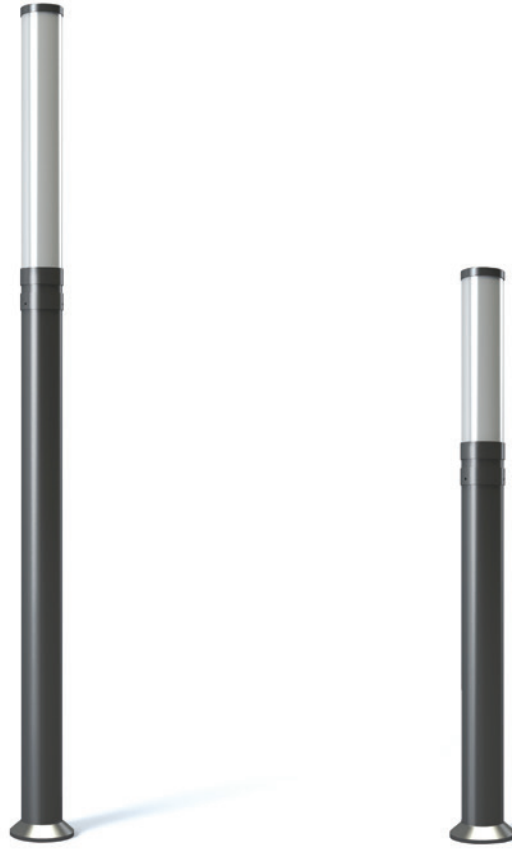

With its simple design and cylindrical body shape, Dorik series are sold in two different sizes. Dorik series will be part of your architectural designs, providing homogenous lighting to your outdoors.