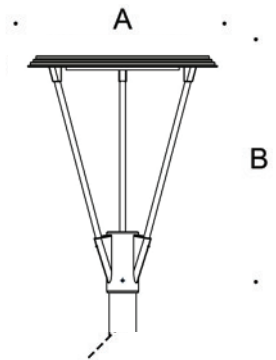

Direk Dahil / With Pole	H	A	B	Lamp	Power Rating	Lighting
SHW 3116 PMMA Difüzör / diffuser	4000	600	700	LED	60 W	
SHW 3126 PMMA Difüzör / RGB	4000	600	700	LED	60 W+RGB	
Modüler Armatür / Modular head		A	B	Lamp	Power Rating	Lighting
SHW 3111 PMMA Difüzör / diffuser		600	700	LED	60 W	
SHW 3121 PMMA Difüzör / RGB		600	700	LED	60 W+RGB