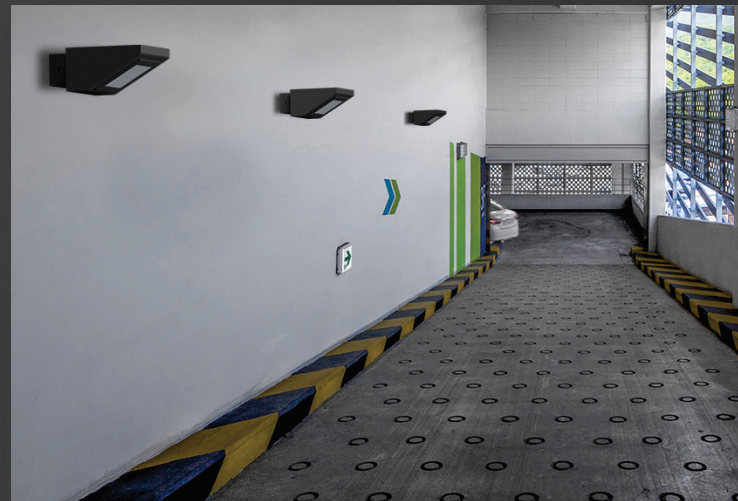

LEDUS

SERİLERİ DUVAR APLİĞİ

Açılı aydınlatma armatürüne sahip Ledus serileri kampüs alanları, siteler ve kamu alanlarının aydınlatılmasında geniş açılı ve modern görünümüne sahip bir aydınlatma seçeneği sunuyor.

With its angled design, Ledus series provides wide area lighting and modern looks for campus areas, housing complexes and public areas.