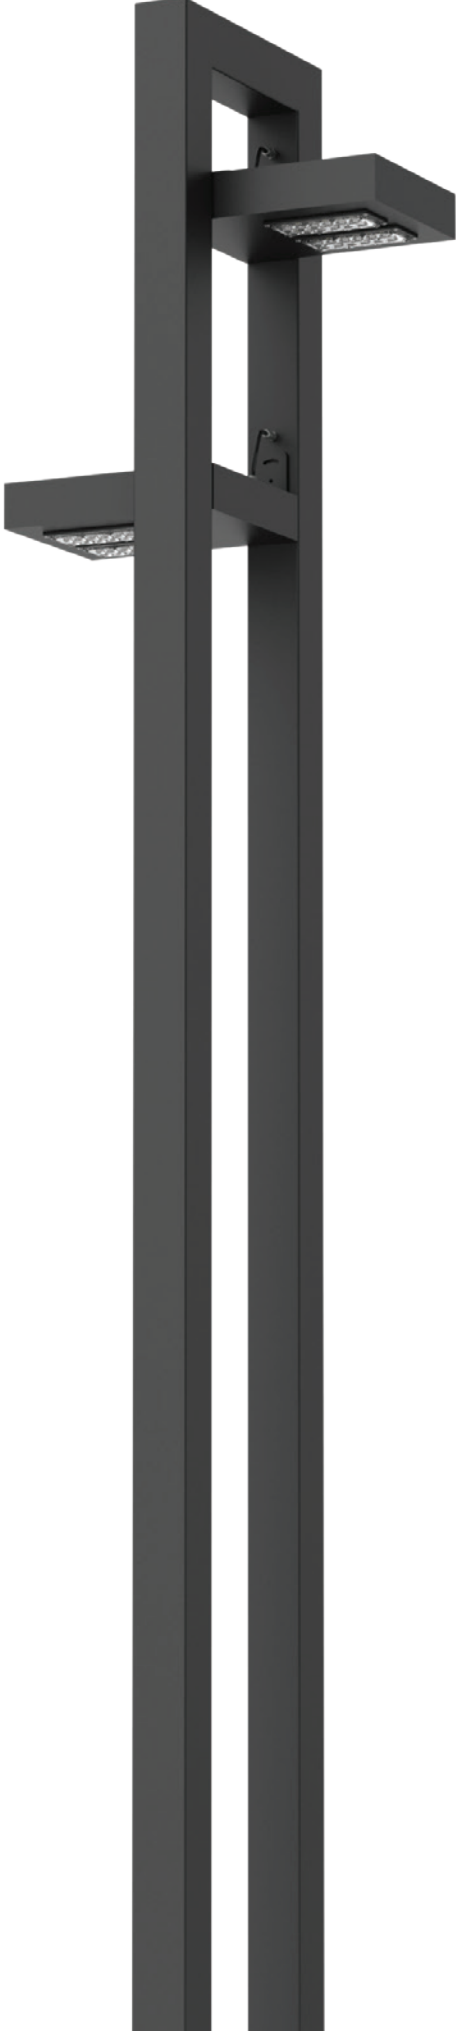

FORKİ

SERİLERİ AYDINLATMA DİREKLERİ

Çevre aydınlatması armatürlerine özgün tasarımı ile yeni bir soluk getiren Forki serileri boşluklu formu ve açılı ışık kaynağı sayesinde hem fonksiyonel hem de dekoratif açıdan dış mekanlarınıza değer katacak.

With its unique design and angled light source, Forki series is a perfect solution for both functional and decorative outdoor lighting.