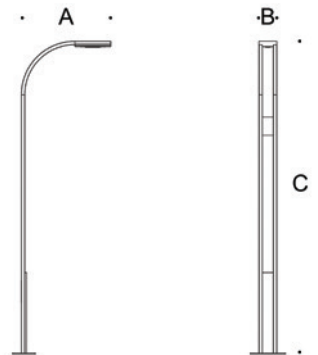

Because of its design with a hollow body, Krog series provide maximum lighting area. These models offer decorative lighting solution for public areas, walk ways and campuses.

IP 65 koruma sınıfı / *IP 65 protection class*
 Alüminyum gövde yapısı / *Aluminum Body*
 LED aydınlatma armatürü / *LED lighting*
 Asimetrik Lens / *Asymmetrical Lens*
 Elektrostatik toz boya / *Electrostatic powder paint*